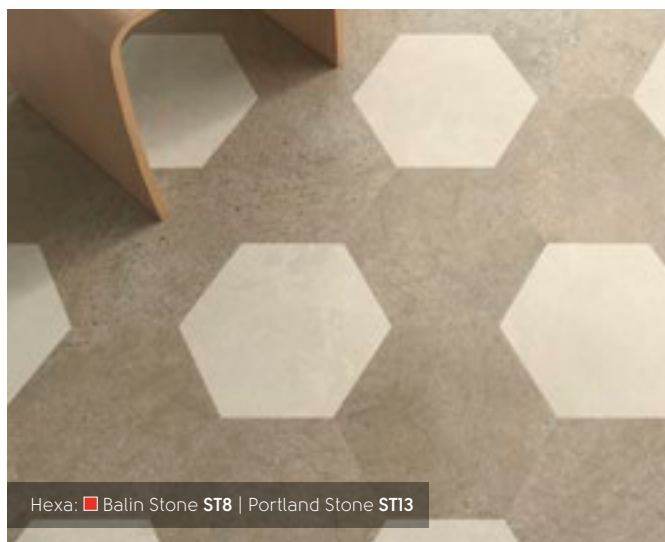

Kaleidoscope is cut from select Designflooring ranges in wood, stone and solid colours. See the table below to mix and match ranges.

Kaleidoscope wird aus ausgewählten Designflooring-Kollektionen in Holz, Stein und Unifarben geschnitten. In der nachstehenden Tabelle finden Sie Informationen zur Kombination und zum Zusammenstellen von Dekoren.

Kaleidoscope est composé de modèles bois, minéraux et de couleurs unies issus des différentes gammes Designflooring. Référez-vous au tableau ci-dessous pour découvrir les compatibilités entre les différentes gammes.

Kaleidoscope is gesneden uit geselecteerde Designflooring-reeksen in hout, steen en effen kleuren. Zie de tabel hieronder om de reeksen te combineren en matchen.

Range Kollektion | Gamme | Reeks	Wood Holz | Bois | Hout	Stone Stein | Pierre | Steen				Compatible with... Kompatibel mit | Compatible avec | Compatibel met
 Solid Colours Unifarben Couleurs unies Effen kleuren	X	X	0,7mm	3,0mm	Micro	
 Art Select	✓	✓	0,7mm	3,0mm	Standard	
 Van Gogh	✓	X	0,55mm	3,0mm	Micro	
 Opus	✓	✓	0,55mm	2,5mm	Micro	
 Rubens	✓	✓	0,3mm	2,0mm	None	

For full technical specification visit designflooring.com | Die vollständigen technischen Datenblätter finden Sie unter designflooring.com
Pour accéder aux fiches techniques détaillées, veuillez visiter designflooring.com | Voor volledige specificatie ga naar designflooring.com