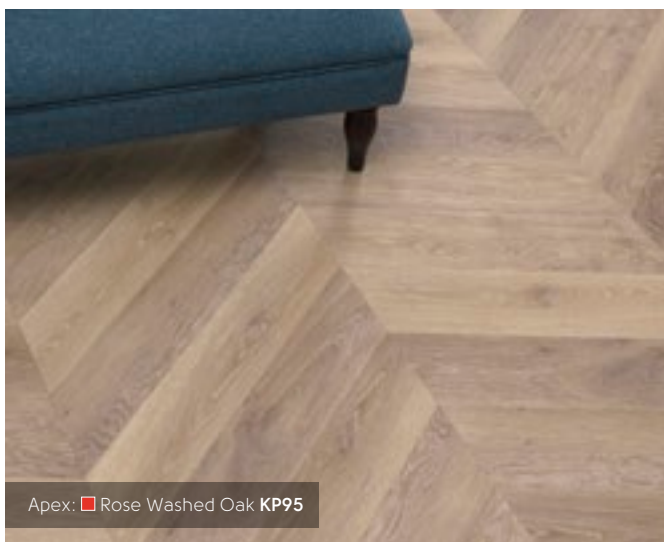

Kaleidoscope is cut from select Designflooring ranges in wood, stone and solid colours. See the table below to mix and match ranges.

Kaleidoscope wird aus ausgewählten Designflooring-Kollektionen in Holz, Stein und Unifarben geschnitten. In der nachstehenden Tabelle finden Sie Informationen zur Kombination und zum Zusammenstellen von Dekoren.

Kaleidoscope est composé de modèles bois, minéraux et de couleurs unies issus des différentes gammes Designflooring. Référez-vous au tableau ci-dessous pour découvrir les compatibilités entre les différentes gammes.

Kaleidoscope is gesneden uit geselecteerde Designflooring-reeksen in hout, steen en effen kleuren. Zie de tabel hieronder om de reeksen te combineren en matchen.

Range Kollektion | Gamme | Reeks	Wood Holz | Bois | Hout	Stone Stein | Pierre | Steen				Compatible with... Kompatibel mit | Compatible avec | Compatibel met
 Solid Colours Unifarben Couleurs unies Effen kleuren	X	X	0,7mm	3,0mm	Micro	
 Art Select	✓	✓	0,7mm	3,0mm	Standard	
 Van Gogh	✓	X	0,55mm	3,0mm	Micro	
 Opus	✓	✓	0,55mm	2,5mm	Micro	
 Rubens	✓	✓	0,3mm	2,0mm	None	

For full technical specification visit designflooring.com | Die vollständigen technischen Datenblätter finden Sie unter designflooring.com
Pour accéder aux fiches techniques détaillées, veuillez visiter designflooring.com | Voor volledige specificatie ga naar designflooring.com